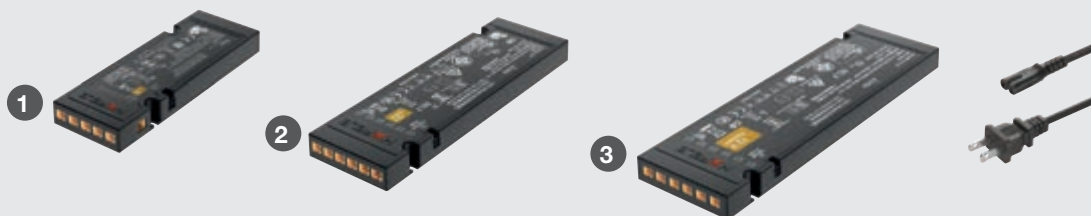

## LED 2029

-  Max. strip length per lead: 3.6 m (11' 9 1/2")  
Max. watts per lead: 42
-   Corner connector, rigid, max. 3.5 A, left and right  
> Item No. 833.73.733 **SRP \$2.00**
-   Interconnecting lead, 3.5 A/20 AWG, with clip  
> 50 mm (2")  
Item No. 833.73.767 **SRP \$4.00**  
> 500 mm (19 11/16")  
Item No. 833.73.768 **SRP \$4.00**  
> 1000 mm (39 3/8")  
Item No. 833.73.769 **SRP \$4.00**  
> 2000 mm (78 3/4")  
Item No. 833.73.770 **SRP \$6.00**

-   Lead, 3.5 A/20 AWG, with 12 V male plug and clip  
> 100 mm (4")  
Item No. 833.73.778 **SRP \$4.00**  
> 2000 mm (78 3/4")  
Item No. 833.73.739 **SRP \$6.00**
-   Lead, 3.5 A/20 AWG, with 12 V female plug and clip  
> 100 mm (4")  
Item No. 833.73.779 **SRP \$4.00**
-   Clip connector, max. 3.5 A,  
> Item No. 833.73.731 **SRP \$2.00**

# LOOX LED DRIVER

CONSTANT VOLTAGE 12 V

12 V SYSTEM

THIN PROFILE

- 1 Item No. 833.74.960  
 $\otimes_1 + \otimes_2 + \dots + \otimes_6 < 20 \text{ W}$
- 2 Item No. 833.74.962  
 $\otimes_1 + \otimes_2 + \dots + \otimes_6 < 40 \text{ W}$
- 3 Item No. 833.74.964  
 $\otimes_1 + \otimes_2 + \dots + \otimes_6 < 60 \text{ W}$   
**max. 42 W per light output**

Parallel connection

- > Suitable for all of the world's power systems
- > With an integrated port for a wide selection of switches
- > Max. 42 W per light output
- > Lead length from driver to switch: Max.: 6 m (236 1/4")