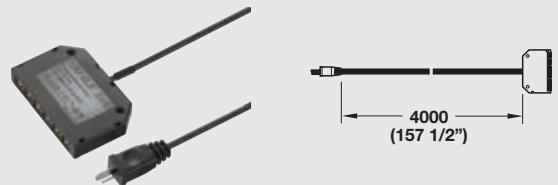

### 12 V SYSTEM

- > Degree of protection: IP20
- > 4 m (157 1/2") lead
- > Class 2

Item No.	833.74.934	833.74.936	833.74.938
<b>SRP</b>	<b>\$12.00</b>	<b>\$20.00</b>	<b>\$30.00</b>
L x W x H	61 x 37 x 43 (2 3/8" x 1 1/2" x 1 11/16")	78 x 46 x 54 (3 1/16" x 1 13/16" x 2 1/8")	84 x 50 x 58 (3 5/16" x 2" x 2 5/16")
Stand-by Power Consumption	0.3 W		
Input voltage	100-240 V; 50-60 Hz		
Output voltage	12 VDC		
Output current	6	15	27
Degree of protection	IP 20		
Number of slots	1 socket for lead		
Material/Finish	Plastic, black		

**Note**

Loox Lights and Drivers are "Suitable for use within Closet Storage Spaces"

Secondary lead 12 V, Plastic, black with 2 connections

- > 4 m (157 1/2") Item No. 833.74.749 **SRP \$8.00**
- > 2 m (78 3/4") Item No. 833.74.791 **SRP \$8.00**