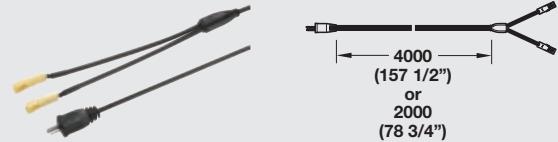

## LED 2029

-  Max. strip length per lead: 3.6 m (11' 9 1/2")  
Max. watts per lead: 42
-   Corner connector, rigid, max. 3.5 A, left and right  
> Item No. 833.73.733 **SRP \$2.00**
-   Interconnecting lead, 3.5 A/20 AWG, with clip  
> 50 mm (2")  
Item No. 833.73.767 **SRP \$4.00**  
> 500 mm (19 11/16")  
Item No. 833.73.768 **SRP \$4.00**  
> 1000 mm (39 3/8")  
Item No. 833.73.769 **SRP \$4.00**  
> 2000 mm (78 3/4")  
Item No. 833.73.770 **SRP \$6.00**

### 12 V SYSTEM

- > Degree of protection: IP20
- > 4 m (157 1/2") lead
- > Class 2

Item No.	833.74.934	833.74.936	833.74.938
<b>SRP</b>	<b>\$12.00</b>	<b>\$20.00</b>	<b>\$30.00</b>
L x W x H	61 x 37 x 43 (2 3/8" x 1 1/2" x 1 11/16")	78 x 46 x 54 (3 1/16" x 1 13/16" x 2 1/8")	84 x 50 x 58 (3 5/16" x 2" x 2 5/16")
Stand-by Power Consumption	0.3 W		
Input voltage	100-240 V; 50-60 Hz		
Output voltage	12 VDC		
Output current	6	15	27
Degree of protection	IP 20		
Number of slots	1 socket for lead		
Material/Finish	Plastic, black		

**Note**

Loox Lights and Drivers are "Suitable for use within Closet Storage Spaces"

Secondary lead 12 V, Plastic, black with 2 connections

- > 4 m (157 1/2") Item No. 833.74.749 **SRP \$8.00**
- > 2 m (78 3/4") Item No. 833.74.791 **SRP \$8.00**