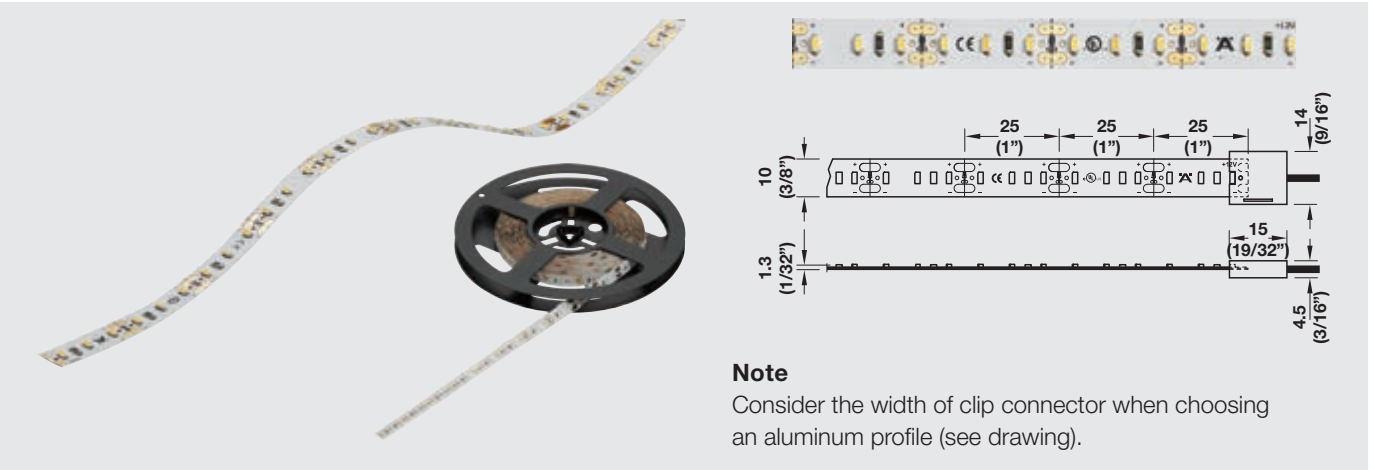

**Note**

The values above apply to a strip light length of 0.5 m (19 11/16").

Item No.	833.73.190	833.73.191	833.73.192	833.73.193	833.73.660	833.73.661	833.73.662	833.73.494	833.73.495	833.73.496	833.73.497
<b>SRP</b>	<b>\$250.00</b>	<b>\$250.00</b>	<b>\$250.00</b>	<b>\$250.00</b>	<b>\$260.00</b>	<b>\$260.00</b>	<b>\$260.00</b>	<b>\$570.00</b>	<b>\$570.00</b>	<b>\$570.00</b>	<b>\$570.00</b>
Light Color (K)	2700 (warm white)	3000 (warm white)	4000 (cool white)	5000 (cool white)	2700 (warm white)	3000 (warm white)	4000 (cool white)	2700 (warm white)	3000 (warm white)	4000 (cool white)	5000 (cool white)
L x W x H	5 m x 10 mm x 1.3 mm (196 7/8" x 3/8" x 1/32")							15 m x 10 mm x 1.3 mm (590 1/2" x 3/8" x 1/32")			
Wattage	48 (9.6 per meter) (3.0 per foot)							144 (9.6 per meter) (3.0 per foot)			
LEDs	600 (120 per meter) (36 per foot)							1800 (120 per meter) (36 per foot)			
Lumen	4050	4075	4100	4150	4050	4075	4100	12150	12225	12300	12450
Lumen per watt	84	85	85	86	84	85	85	84	85	85	86
CRI					90*			82			

Energy Efficiency class: A+

Weighted energy consumption: 10.56 per meter

Material/Finish: Plastic, white

Supplied with: 2 m (78 3/4") lead

**Note** Loox Lights and Drivers are "Suitable for use within Closet Storage Spaces"

## LED 2029

-  Max. strip length per lead: 3.6 m (11' 9 1/2")  
Max. watts per lead: 42
-   Corner connector, rigid, max. 3.5 A, left and right  
> Item No. 833.73.733 **SRP \$2.00**
-   Interconnecting lead, 3.5 A/20 AWG, with clip  
> 50 mm (2")  
Item No. 833.73.767 **SRP \$4.00**  
> 500 mm (19 11/16")  
Item No. 833.73.768 **SRP \$4.00**  
> 1000 mm (39 3/8")  
Item No. 833.73.769 **SRP \$4.00**  
> 2000 mm (78 3/4")  
Item No. 833.73.770 **SRP \$6.00**