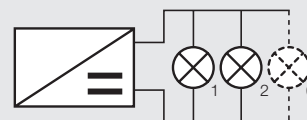

LOOX LED DRIVER

CONSTANT VOLTAGE 12 V

12 V SYSTEM

THIN PROFILE

- 1 Item No. 833.74.960
   $\otimes_1 + \otimes_2 + \dots + \otimes_6 < 20 \text{ W}$
- 2 Item No. 833.74.962
   $\otimes_1 + \otimes_2 + \dots + \otimes_6 < 40 \text{ W}$
- 3 Item No. 833.74.964
   $\otimes_1 + \otimes_2 + \dots + \otimes_6 < 60 \text{ W}$
  max. 42 W per light output

Parallel connection