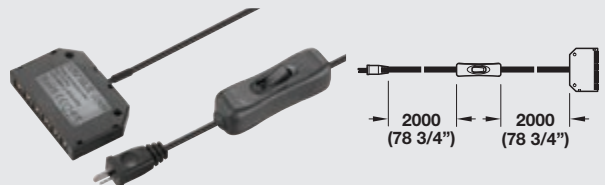

Secondary lead 12 V, Plastic, black with rocker switch and 6-way distributor

- > Item No. 833.74.746 **SRP $24.00**