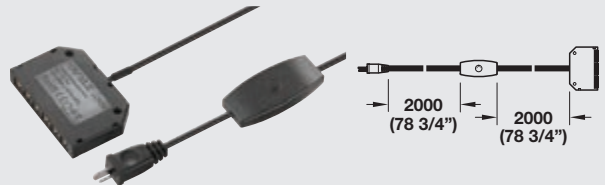

Secondary lead 12 V, Plastic, black with dimmer and 6-way distributor

- > Item No. 833.74.709 **SRP $30.00**